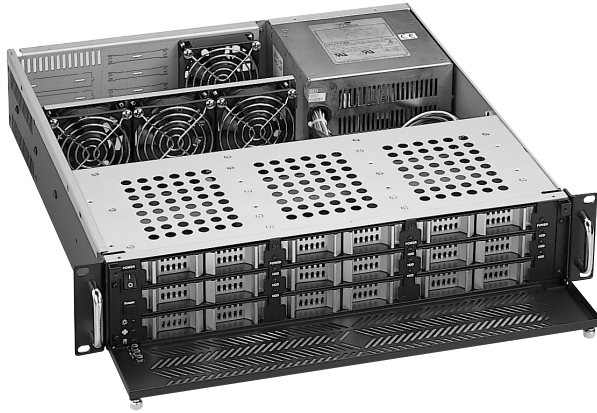

GHR-219

2U Rackmount Storage Chassis

Specifications

- **EIA RS-310C 19" Rackmount Standard**
- **Construction:** Heavy Duty Cold Rolled Electroplated Steel
- **Color:** Black (Standard), Beige or Custom
- **Drive Interface:** SCSI 320
- **Drive Capacity:** 9xHot Swappable SCSI Trays
- **Power Supply(Optional):** PS/2 Size Single 250~400W P/S or Redundant 300~400W P/S
- **Cooling:** 4x(8cm) Fans(42.5CFM ea.)
- **Thermal Management Card:** GHA-CO02
- **Indicators:** LEDs for Power ON/OFF, HDD Activity, Fan, Temperature
- **Switch:** Power ON/OFF, System Reset
- **Dimensions(WxHxD):** 483 x 88 x 450mm(19"x3.5"x17.7")
- **Cuft:** 3.2
- **GW:** 14 kgs / 30.9 lbs
- **Carton Size(cm):** 63x24.8x57.4(24.8"x9.8"x22.6")

Dimension